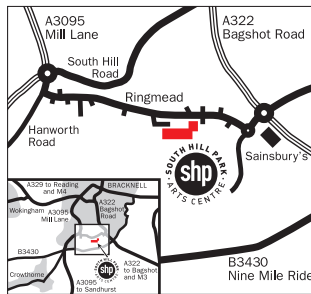

Clubs and societies

**The SARGAM
Performing Arts Centre**

Yoga, vocal music, Bollywood fitness and tabla classes.

For more information, please contact kusum_trikha@hotmail.co.uk

SOTA Bracknell

For term dates and free sample sessions, please visit sota.uk.com

Zumba Rhythms

With Suzanne and Sophie
Tuesdays 7–8pm
First session free, all levels welcome
Call Suzanne on 07970 147648

Associate companies

Artemis Studios and
College of Performing Arts
Blackeyed Theatre

Creative Control Studio

Professional high-end recording studio combining the best of digital and analogue equipment, providing release quality results.

All genres of music catered for, from bands and acoustic artists to voiceover work etc. All projects welcome, from rough demos to fully produced singles, eps and albums.

We also specialise in mixing and mastering of pre-recorded material.

To discuss a project:
creativecontrol@live.co.uk or
01344 416202

Contact us

Online
southhillpark.org.uk

Email
sales@southhillpark.org.uk

Box Office
01344 484123

Address
South Hill Park
Ringmead, Bracknell
Berkshire RG12 7PA

How to find us

South Hill Park Arts Centre is about seven minutes' drive from Bracknell Town Centre in the Birch Hill area. Easily accessible from the M3 (Junction 3) and M4 (Junction 10). We are very well signposted – look for the brown road signs saying 'Arts Centre' or showing a comedy/tragedy mask.

By car

There is FREE but limited parking for 200 cars at South Hill Park Arts Centre. Please note the car park fills up quickly on busy days and you may need to seek alternative parking.

Please follow signs for overflow parking at the Leppington car park (behind Birch Hill Shopping Centre) which is a five-minute walk across our rear grounds. Please leave plenty of time to park when attending South Hill Park.

Public transport

There are several bus routes that can take you from Bracknell Bus Station to South Hill Park, including the 194 (Haversham Drive stop), 171 and 172 (Birch Hill stop). It's then a five-minute walk to the Arts Centre.

For further information on local bus services, visit the Thames Valley Buses website or call 0118 973 3486.

Bracknell is well served with train services from London Waterloo, Reading and other local towns. For further information contact National Rail Enquiries on 0345 7 48 49 50.

South Hill Park grounds

The grounds of South Hill Park are managed by the Heritage Parks Team of Bracknell Forest Council in partnership with Bracknell Town Council.

The team works hard to maintain the grounds to the highest horticultural standards and have achieved the prestigious Green Flag Award and RHS Thames and Chilterns In Bloom Award (Gold Medal) over the past few years. If you have any queries about the grounds of South Hill Park please contact heritage.parks@bracknell-forest.gov.uk and the team will be more than happy to help.