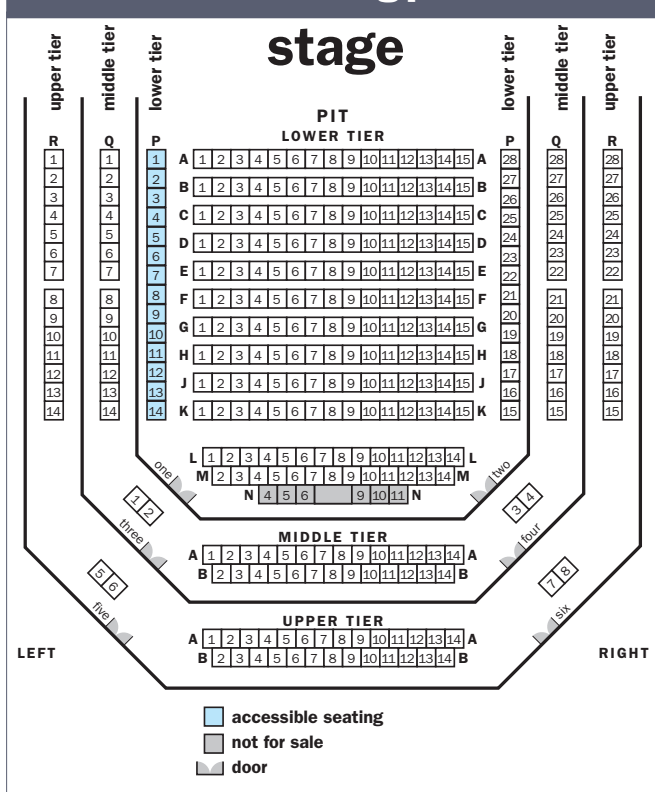

Mansion opening times

Mon–Sat 9am–11pm
Sun & bank holidays 9am–10.30pm

Box Office opening times

In-person bookings and enquiries

Mon–Sat 10am–5pm
Sun & evenings – open one hour prior to the first performance, for collection of tickets.

Telephone bookings and enquiries

Until Sun 31 May
Mon–Sat 10am–5pm
From Mon 1 June
Mon–Sat 11am–4pm

Discounts for members

Good and best friends are eligible for the discounted member price when booking tickets for shows, films and courses. All friends are entitled to priority booking.

Courses and Workshops Fr

Good and best friends are eligible for a 5% discount on many courses and workshops.

Best friends ticket offer 24h

Buy a full-price ticket for an event and get another free. Available on selected performances only.

Concessions C

Concessions are available to ages 16yrs and under, students (17yrs+ in full-time education), registered unemployed, and ages 65yrs+.

NB Not all concession types are always available. Please ask the Box Office or check online when booking. Only one concession applies. You may need to show proof of status. South Hill Park reserves the right to withdraw concessions at any time.

Schools S

Discount prices available for schools. Email sales@southhillpark.org.uk to book your school group.

Groups G

Discount prices available for groups. See website for details.

Wilde Theatre seating plan