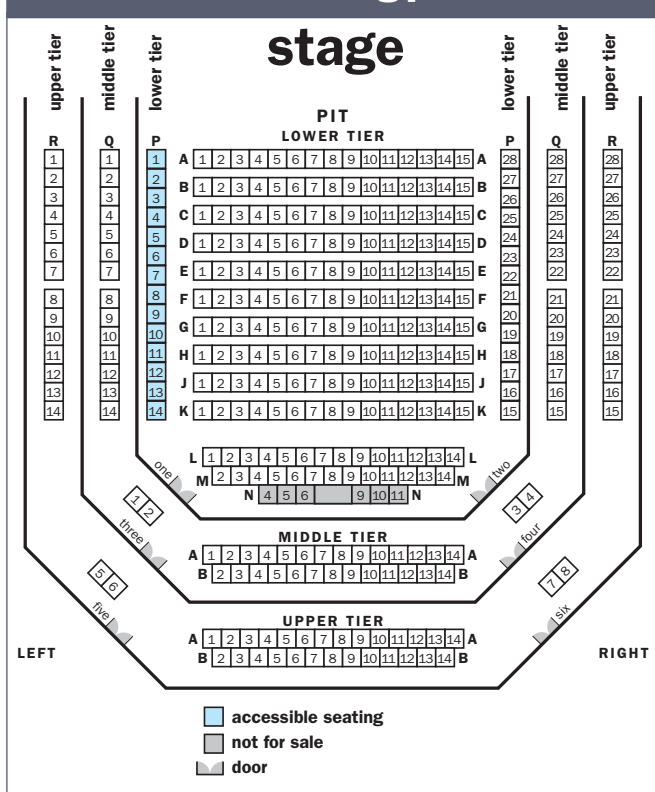

Mansion opening times

Mon–Sat 9am–11pm
Sun & bank holidays 9am–10.30pm

Box Office opening times

For in-person and telephone bookings or enquiries:
Mon–Sat 10am–5pm

Sun & evenings – open one hour prior to the first performance, for collection of tickets.

Discounts for members

Good and best friends are eligible for the discounted member price when booking tickets for shows, films and courses. All friends are entitled to priority booking.

Best friends ticket offer 241

Buy a full-price ticket for an event and get another free. Available on selected performances only.

Concessions C

Concessions are available to ages 16yrs and under, students (17yrs+ in full-time education), registered unemployed, and ages 65yrs+.

NB Not all concession types are always available. Please ask the Box Office or check online when booking.

Only one concession applies. You may need to show proof of status. South Hill Park reserves the right to withdraw concessions at any time.

Schools S

Discount prices available for schools. Email sales@southhillpark.org.uk to book your school group.

Groups G

Discount prices available for groups. See website for details.

Family F

Discount prices available for families. See website for details.

Wilde Theatre seating plan