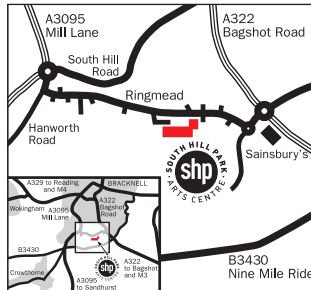

Address
South Hill Park
Ringmead, Bracknell
Berkshire RG12 7PA

How to find us

South Hill Park Arts Centre is about seven minutes' drive from Bracknell Town Centre in the Birch Hill area. Easily accessible from the M3 (Junction 3) and M4 (Junction 10). We are very well signposted – look for the brown road signs saying 'Arts Centre' or showing a comedy mask.